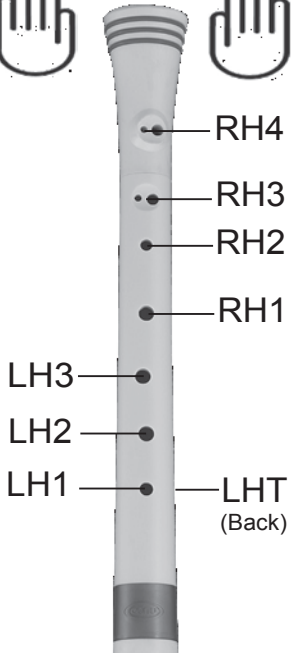

Soprano/Descant

# Recorder Finger Chart

German = G  
Baroque = B

Note	Left Hand				Right Hand				Note	Left Hand				Right Hand			
	T	1	2	3	1	2	3	4		T	1	2	3	1	2	3	4
	●	●	●	●	●	●	○	○		○	○	●	○	○	○	○	○
	●	●	●	●	●	●	○	○		○	○	●	●	●	●	○	○
	●	●	●	●	●	●	○	○		○	●	●	●	●	●	○	○
	●	●	●	●	●	●	○	○		○	●	●	●	●	●	○	○
	●	●	●	●	●	●	○	○		G	●	●	●	●	○	○	○
	●	●	●	●	●	●	○	○		B	●	●	●	●	○	○	○
	G	●	●	●	●	○	○	○		G	●	●	●	○	●	○	○
	B	●	●	●	●	○	○	○		B	●	●	●	○	●	○	○
	G	●	●	●	○	●	○	○		○	●	●	●	○	○	○	○
	B	●	●	●	○	●	○	○		G	●	●	●	○	●	○	○
	●	●	●	●	○	○	○	○		B	●	●	○	●	○	○	○
	●	●	●	○	●	●	○	○		○	●	●	○	○	○	○	○
	●	●	●	○	○	○	○	○		○	●	●	○	●	●	○	○
	●	●	○	●	●	○	○	○		○	●	●	○	●	●	○	○
	●	●	○	○	○	○	○	○		○	●	○	○	●	●	○	○
	●	○	●	○	○	○	○	○		○	●	○	○	●	●	○	○
	●	○	○	○	○	○	○	○		○	●	○	○	●	○	○	○
	○	●	●	○	○	○	○	○		○	●	○	○	●	○	○	○